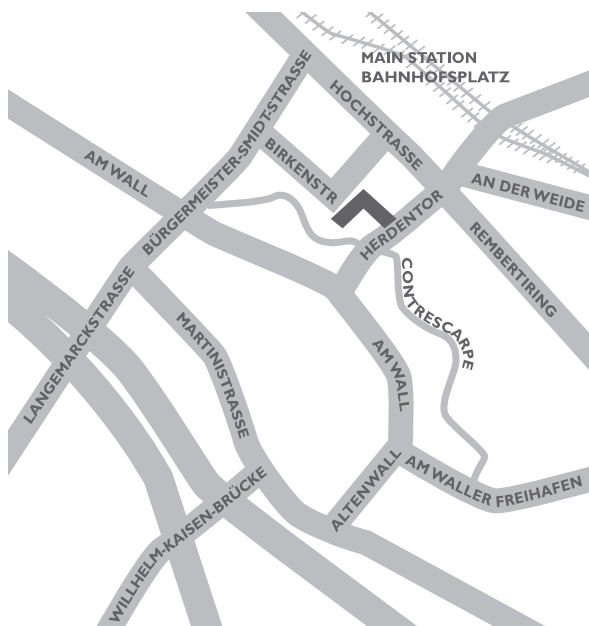

DEUTSCHE BAHN SPECIAL

In cooperation with the Deutsche Bahn, you can save when you visit your seminar and conference event! Get on board and benefit from attractive prices and terms. Let you and the environment benefit! Every trip by train saves the environment on average two thirds of CO₂ compared to driving a car, and compared to flying even remarkable 75 percent.

The price for your return event ticket* to Bremen is:

Nationwide, single fixed price for a specific train in the

1st Class €159.-

2nd Class € 99.-

Nationwide uniform price **without** specific train

(only Monday to Thursday) in the

1st Class €179.-

2nd Class €119.-

PARKING

Please use the parking garage with the address of Hillmannstrasse 4. The additional distance to our hotel is about 100m. The amount of 12,00€ per day and per car is charged separately. The max. height is 1.90m and the entire parking area is monitored 24 hours.